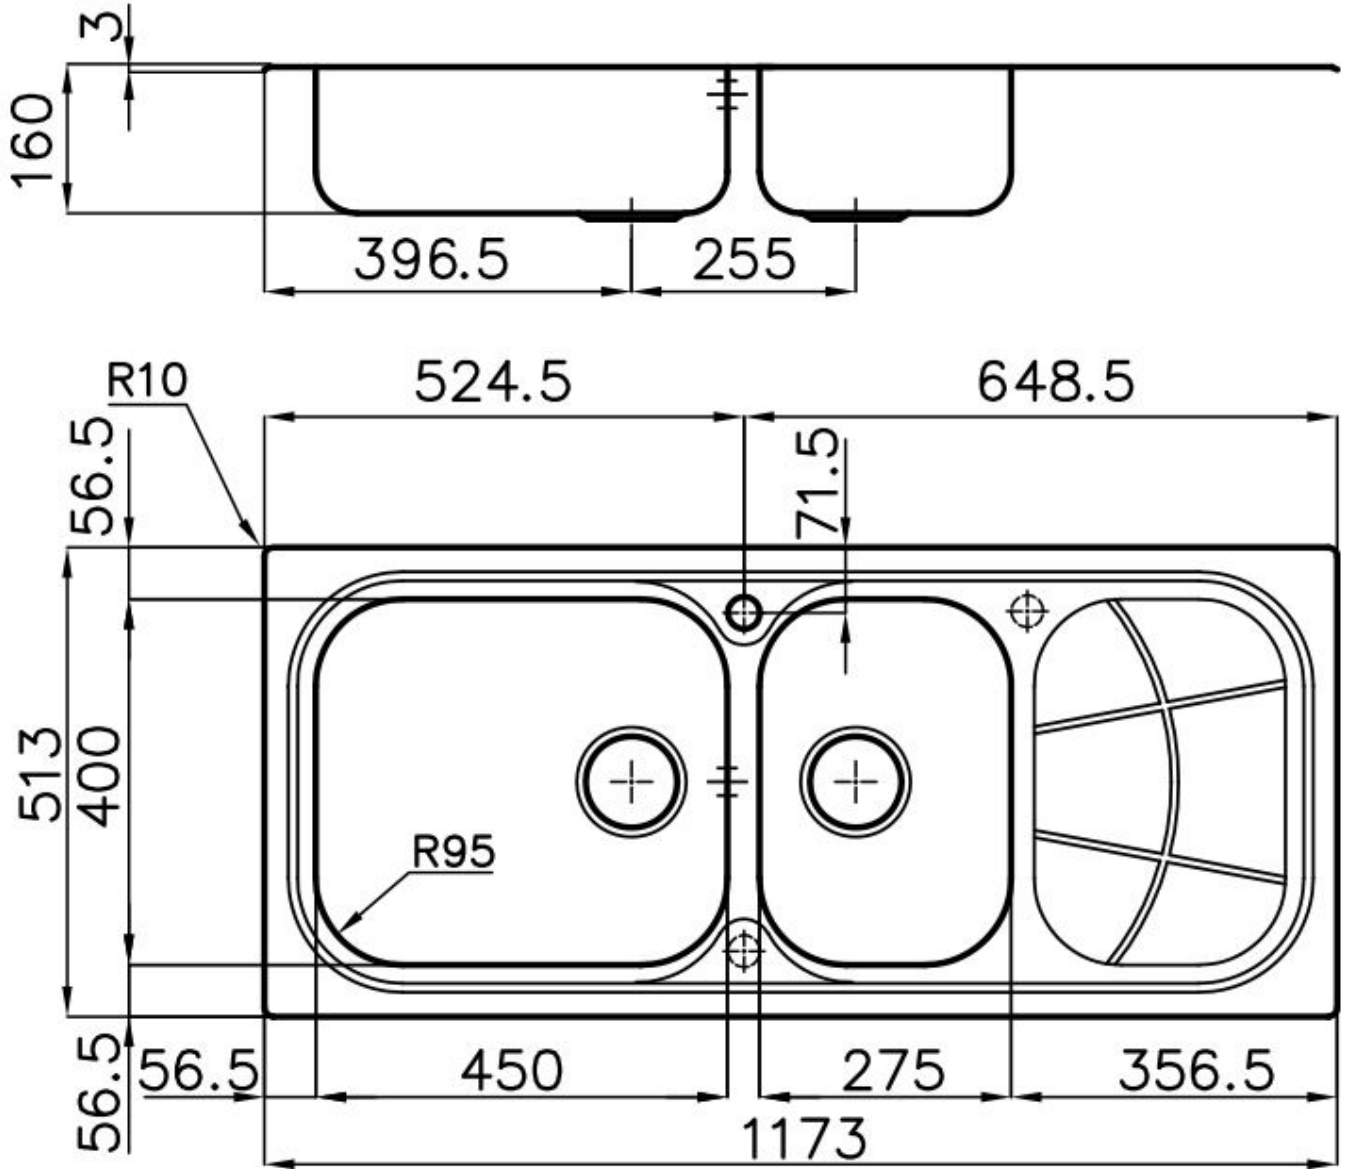

Sink Big Bowl

Bowl on the right

Kitchen Sinks

Code: 1076 061

DETAILS

Edge/Installation Type Flat Edge

Finish Foster brushed

Material AISI 304 stainless steel

Texture Foster brushed

Base 90 cm

Dimensions 1173x513 mm

Standard fittings Fixing hooks, gasket, drain, overflow and siphon, boxed packing

Mixer holes 1 standard hole - 2nd and 3rd on request

Built-in hole 1140 x 480 mm

Drainer Yes

Width 116 cm

Bowl dimension 450x400 + 275x400mm

Number of bowls 2 bowls

Waste fitting 3,5" drain

FEATURES

2nd / 3rd hole available The sink can be customized with the execution on request of additional holes, usable for double-hole mixers, for remote controlled drains or for the installation of soap dispensers. The positions are marked on the drawings with dotted line holes.

Basket 3,5" waste fitting The drain is equipped with a large 3.5" drain, with the practical basket cap that prevents the discharge of solid parts.

TECHNICAL DATA

GALLERY

OPTIONAL ACCESSORIES

Cestello inox
8612 000